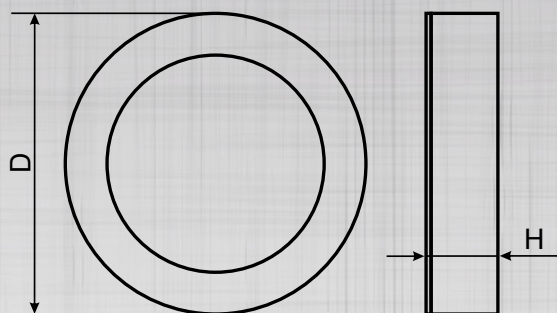

**SAMSUNG
LED Inside**

LED-DLNFS..